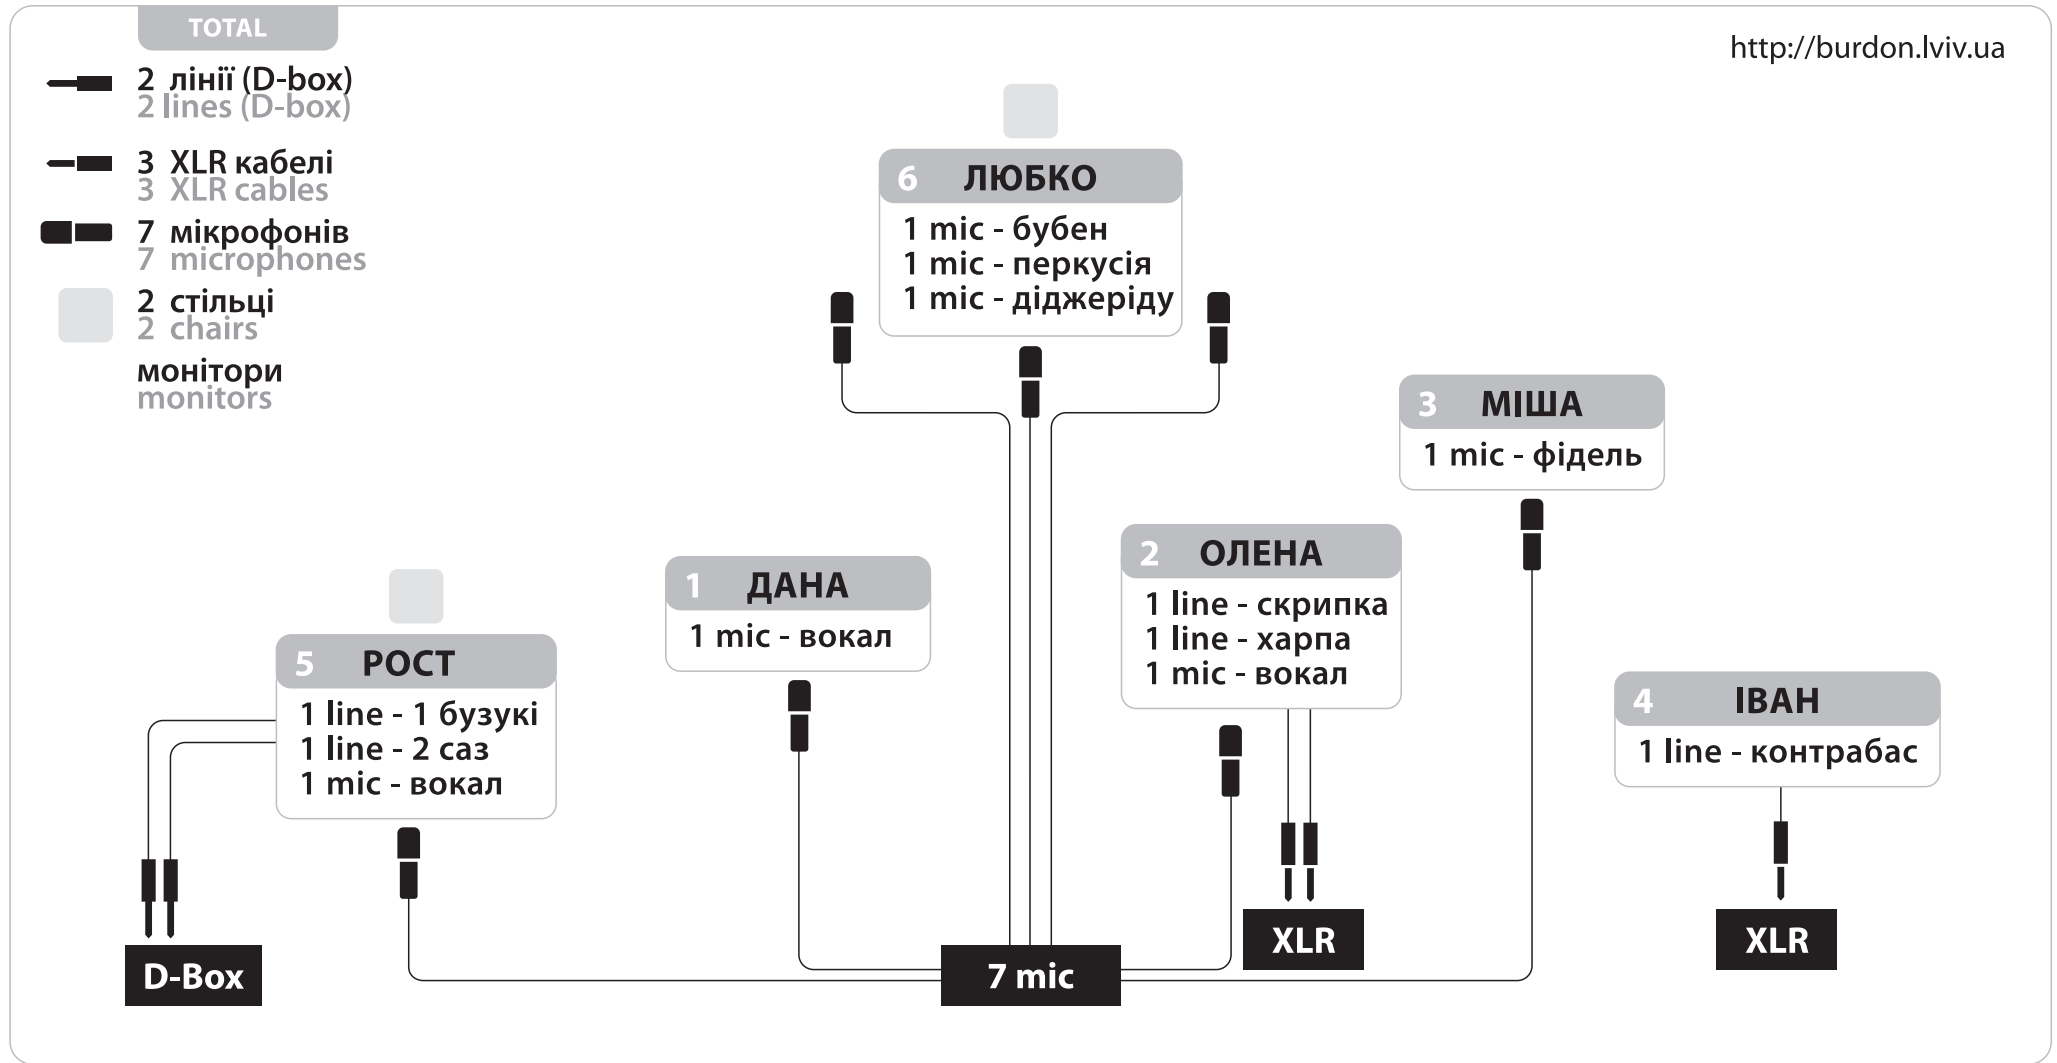

БУРДОН Stage Rider

Вимоги до звуку на сцені

<http://burdon.lviv.ua>

Публіка
Audience

- | | |
|----------|---|
| 1. DANA | first vocal (1 mic) |
| 2. OLENA | violin (1 XLR Cable), harpa (1 XLR Cable), second vocal (1 mic) |
| 3. MISHA | fiddle (1 mic) |
| 4. IVAN | double bass (1 XLR Cable) |
| 5. ROST | bouzouki (1 line), saz (1 line), second vocal (1 mic) |
| 6. LUBKO | percussion (2 mics), didgeridoo (1 mic) |